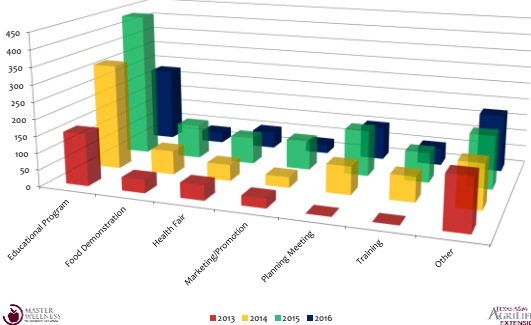

⦿ In 2015...

140 MWVs in
17 counties
conducted
1,224 events
reaching
60,133 Texans
through
5,669 hours.

\$139,798

Cooperation for National & Community Service (6-4-1) "Table: Value of Volunteering for Others" http://www.volunteermatters.com/papers/volunteer_value_of_volunteering_030607.pdf, accessed Last Accessed 12/24/2015.

2016 Is Going to Be a Great Year

- So far in 2016...
 - 109** MWVs in **16** counties conducted
 - 706** events reaching **10,972** Texans through **2,545** hours.
- Also, of note
 - First year for online training
 - 14 courses (60% of training)
 - **95** trainees in **18** counties
 - 2nd (ever?) MWV Conference

MWV Activity (2013-Present)

Total Estimated Population by County (2014)

Counties with Active MWWs (2013-6)

Let's Fill In That Map!

Because...

Texas enjoys the unique distinction of having the **largest rural** & **second largest urban** population of any state in the United States