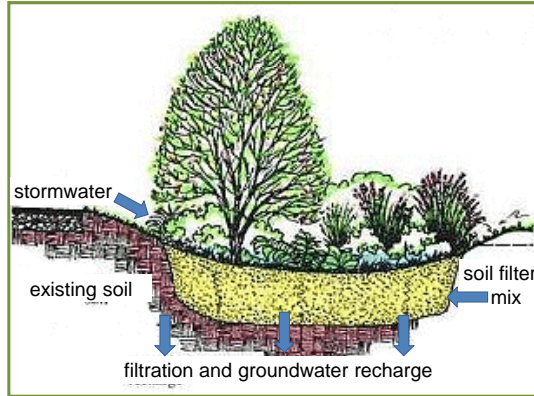

Rain Garden: A Beautiful Solution to Water Pollution

What is a rain garden?

A bowl-shaped depression designed as a garden that holds and absorbs stormwater from a roof, sidewalk, parking lot, lawn, or street.

...from a roof

...from a sidewalk

...from a parking lot

...from a street

...from a lawn

Rain gardens s--l--o--w the flow of water.....

...allowing the water to penetrate into the soil.....

...cleaning the water before it enters the stormdrain....